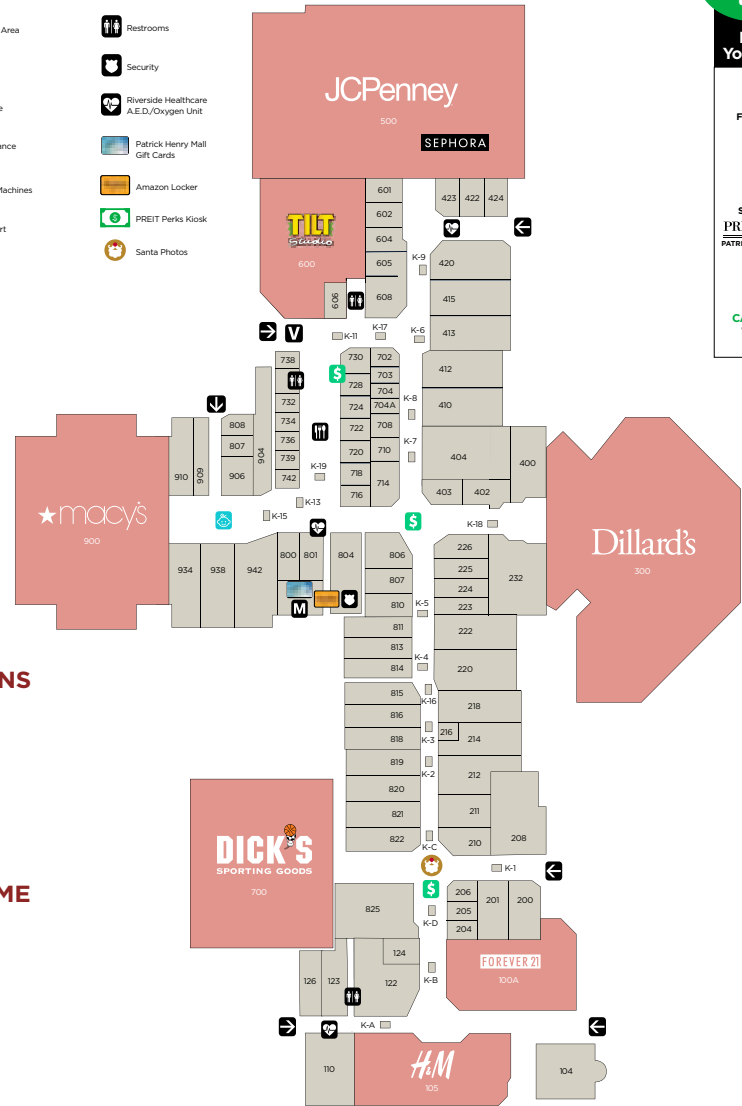

CHILDREN'S FASHIONS

- 814 The Children's Place
- 212 Crazy 8
- 800 Gymboree
- 105 H&M
- 808 Journeys Kidz
- 819 Justice
- 218 Tilly's

HOUSEWARES & HOME

- 410 Bath & Body Works/White Barn Candle
- 704 Yankee Candle

MUSIC, ELECTRONICS, VIDEO & ENTERTAINMENT

- 910 f.y.e.
- 606 GameStop
- 216 Tech Solutions
- 600 Tilt Studio

PERSONAL SERVICES

- 602 Body Bar
- 424 H&R Block
- JCPenney Optical
- 904 LensCrafters
- 402 Lotus Foot Spa
- Mall Maintenance/Mall Office
- Mall Security

- Kids' Play Area
- ATM
- M Mail Office
- Mall Entrance
- Vending Machines
- Food Court
- Restrooms
- Security
- Riverside Healthcare A.E.D./Oxygen Unit
- Patrick Henry Mall Gift Cards
- Amazon Locker
- PREIT Perks Kiosk
- Santa Photos

 Free mall-wide wifi
Connect to **.PHMMailStar**

- 601 Master Brows
- 126 MyEyeDr.
- K-A ProActiv
- 742 Watch & Jewelry Repair

RESTAURANTS

- 200 Chipotle Mexican Grill
- 104 Red Robin

SHOES

- 211 ALDO
- 214 Charlotte Russe
- 814 The Children's Place
- 820 Journeys
- 808 Journeys Kidz
- 934 Payless ShoeSource
- 232 SHOE DEPT.
- 218 Tilly's
- 813 Vans
- 224 The Walking Company